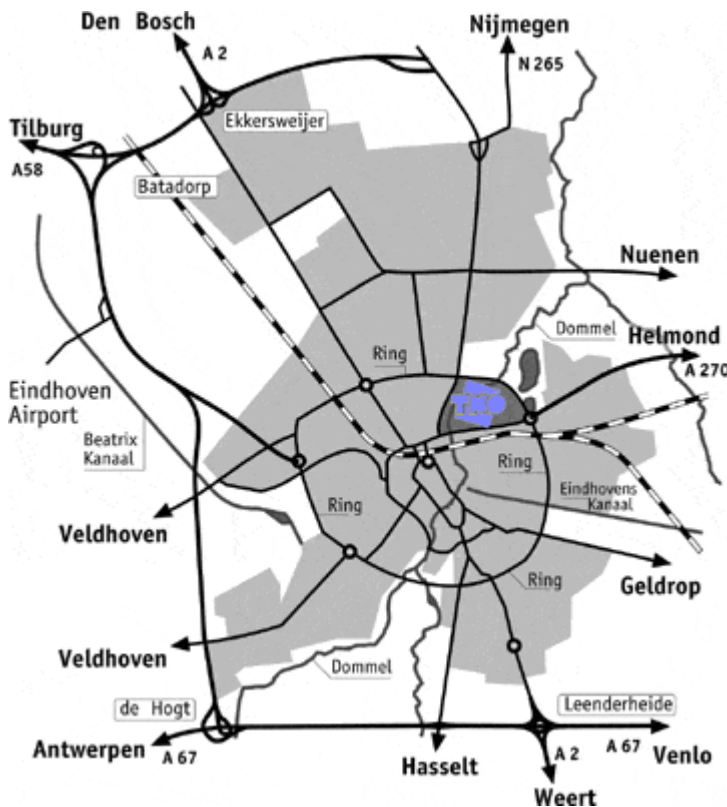

Orgatronics is located in the TNO building, which is situated on the Eindhoven Technology University Campus near the Eindhoven City Center.

By train

Eindhoven Central Station. Come down the stairs from the platform and turn right, leaving the station building through the Northern (bus station) exit. Turn right when you reach the road (Prof. Dorgelolaan). The University campus is on the other side of the road. Keep following the road until you see the TNO building (to your left).

By car

All major roads leading to Eindhoven (A2, A58, A67 and A270) have an exit for the city centre ('Centrum'). Follow the signs for Centrum until the University is indicated. On the University campus the TNO building can be found by following 'De Rondom' (blue route).